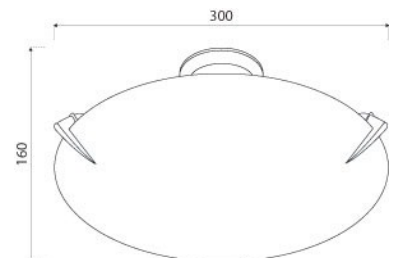

### Dimensions

D: 30cm x H: 16cm

MODEL NUMBER	DESCRIPTION	COLOUR	GLOBE TYPE	ALTERNATES
MA7871	300mm DIY Ceiling Fixture	Brushed Chrome	DIY	N/A

Visit us @ [www.mercator.com.au](http://www.mercator.com.au)